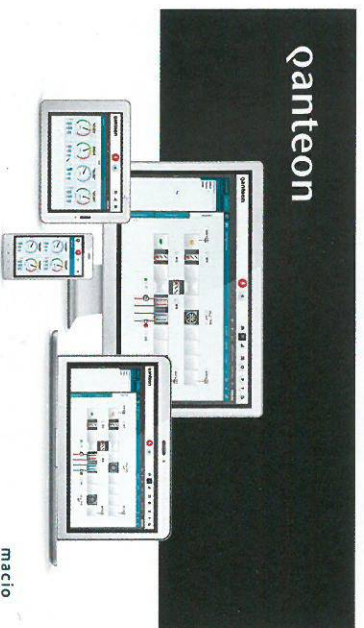

Gebäudeautomation und Smart-Home-Lösungen

Die Gebäude-Software **Qanteon** der Kieback & Peter GmbH & Co. KG verküpft Gebäudeleitechnik mit dem Energiedatenmanagement und ermöglicht es so, Sparpotenziale auszuschöpfen. Um sie zu nutzen ist lediglich ein Browser erforderlich; die Software läuft unabhängig von Betriebssystemen und Hardware-Plattformen. Weitere Exponate sind die mit einem intuitiven Bedienkonzept ausgestatteten Automationsstationen DDCA4020e und DDCA4040e. Die

macio

Building automation and smart home solutions

Qanteon building software from Kieback & Peter GmbH & Co. KG links building systems with energy data management, enabling potential savings to be leveraged. All that is needed to use the software is a browser; the software runs independently of any operating system or hardware platform. Other exhibits include the DDCA4020e and DDCA4040e automation stations equipped with an intuitive operating concept. The new MF15-R-Q and MF50-R-Q small actuators supplement this product series with an electrical emergency control function. Also new are the MD15 and MD50 Modbus actuators for 3-point or continuous regulation for HVAC equipment. As a new member of the Group, Riedel is showcasing its smart home products.

Kieback & Peter / 10.3 C55

Luft entkeimen und Gerüche vermindern

Die Bairo GmbH zeigt **UV-C-Systeme** für die Luft- und Oberflächenentkeimung in der Gastronomie, Lebensmittelindustrie, medizinischen Einrichtungen sowie Bürogebäuden. Kern dieser Systeme sind kompakte UV-C-Niederdruckstrahler, die auch auf engstem Raum Mikroorganismen wirkungsvoll abtöten – bei einer Nutzendauer von etwa 9.000 Stunden (375 Tage). Mit seiner Plasmastream-Technik in Küchenabluftanlagen sorgt der Hersteller dafür, dass Gerüche minimiert und Fette aufgenommen werden. Diese Technik benötigt keine chemischen Zusatzstoffe. Der Rauchgaswäscher Cumulus scheidet

Rußpartikel (Blaurauch) in der Abluftanlage durch ein Sprühnebelverfahren ab – ebenfalls ohne chemische Zusatzstoffe.

Air and surface disinfection

Bairo GmbH is showing **UV-C systems** for air and surface disinfection in restaurants, the food industry, medical facilities and office buildings. At the heart of these systems are compact UV-C low-pressure emitters which kill microorganisms effectively even in confined spaces and have a long service life of approximately 9,000 hours (375 days). With its Plasma-